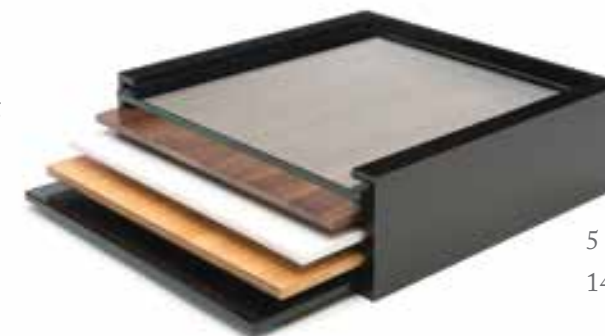

Short Surfaces Case

Black Acrylic, Felt Lining
14 x 15 x 5 in
35.6 x 37.5 x 12.7 cm
Item # SMM004

5 shelves accommodate up to five 14 in (35.6 cm) square surfaces.

5 shelves accommodate up to five 33.5 in (85.1 cm) rectangle surfaces.

*Will not accommodate SG037 or SG038