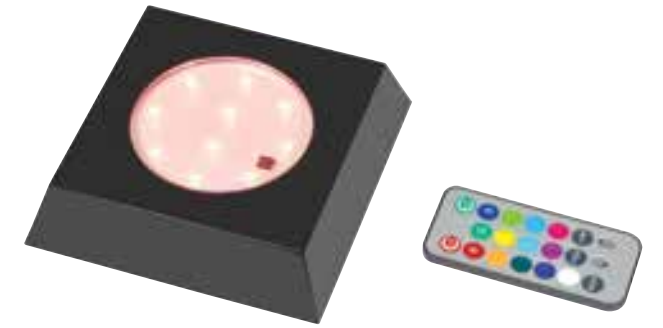

Radiance
Buffet & Food Display Light Box Set
Square black box LED light Includes
1 Medium Light + 1 Remote
Includes USB port. Not waterproof.
Item # LED101

Set the tone for your event with the Radiance LED lighting system. 10 individual LED lights set in a durable medium black box will illuminate any size display. Choose from up to 13 colors and 3 mode settings from solid to multi-colored options. Rechargeable lithium battery.