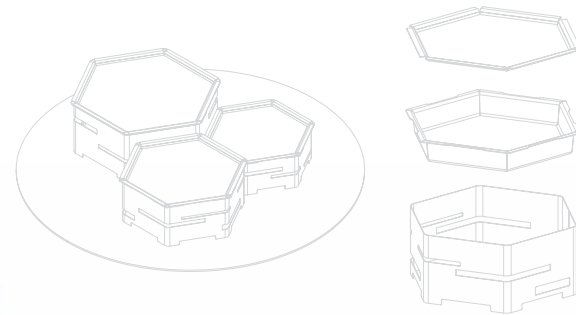

HONEYCOMB SYSTEM

A complete system for warming and cooling.

Customers love our Honeycomb system because it is an elegant way to add depth to a buffet. Serve warm or cold options easily with a look that compliments any design decor. They are ideal for presenting Asian or modern fusion themed menus. The possibilities are endless! Simply choose from 3 different sized bases then add ice-tubs, cooling trays, track grills for warming, and more. Don't forget to keep your display food safe with custom serving lids to guard against germs and bacteria.

- ✓ Use as riser with over 60 different surfaces to choose from
- ✓ Fully compatible with Skycap® line of products for total integration
- ✓ Create an endless buffet with this unique hexagon shape

6 pc. Kit

Black Matte Steel

1 Small, 1 Medium, 1 Large Black Honeycomb Risers

3 Matching Black Tempered Glass Surfaces

Item # SK018