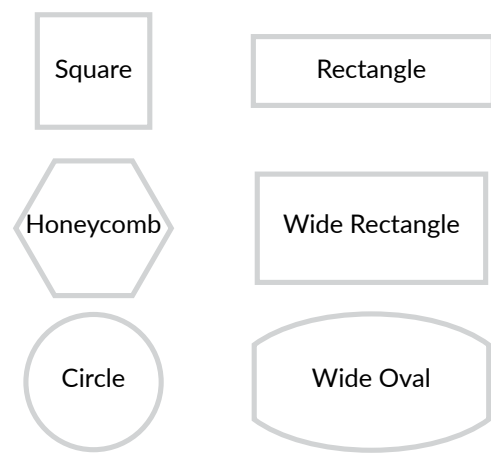

Clear Acrylic

When companies use low grade acrylic or plastic to make their products, you can always tell by the foggy or frosted coating they will have. Our top grade acrylic is crystal clear and is as close to glass as you can get, without, you know... being glass.

**SURFACES AVAILABLE
IN A WIDE VARIETY OF
SHAPES AND SIZES.**