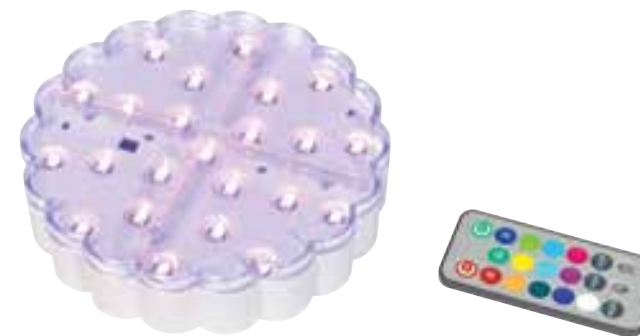

Solaris
Buffet & Food Display Light Box Set
Flower LED Light includes
Light + 1 Remote + 1 USB Cable
Not waterproof.
Item # LED102

Bring your buffet to life with our best LED light system. 23 brilliant LEDs are encased in a durable 6" floral illuminator. Can display up to 13 colors with 3 separate settings. Merges colors smoothly and brightness can be adjusted in 5 grades. Rechargeable lithium battery.

Each LED set offers up to 16 different colors options and includes remote