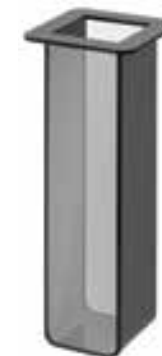

Removable Ice Chamber

Fits 3 gal. (11.4 L) and 5 gal. (18.9 L) Infusers
5.1 x 5.1 x 13.8 in
13 x 13 x 35 cm
Item # LDF012 (Black)
Item # LDF013 (White)