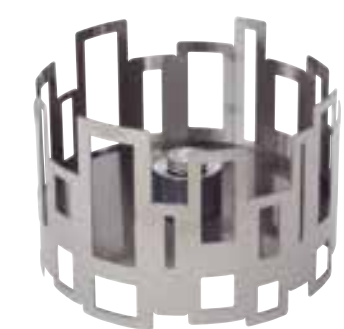

Tall Round Warmer 10"
14 in Dia x 10 in
36.2 cm Dia x 24.1 cm
**Black Matte
Item # SM111**
**Stainless Steel
Item # SM110**

Fuel burner not included