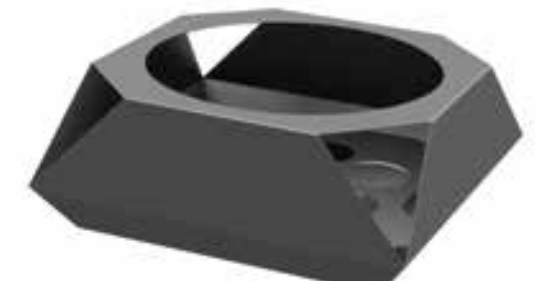

48.5 x 48.5 x 19.1 cm

Item # SM283

Diamond Round Chafer with Soft Closing Lid

Black Steel

19.1 x 19.1 x 10.7 in

48.5 x 48.5 x 27.2 cm

Item # SK050

Diamond Round Chafer