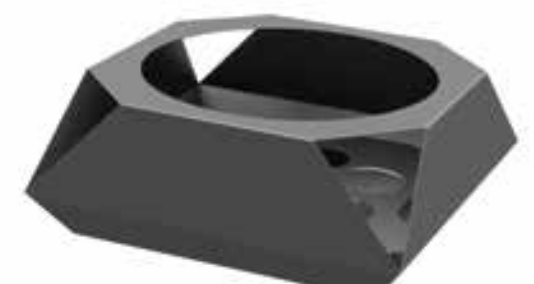

Diamond Round Chafer

Black Steel
19.1 x 19.1 x 7.5 in
48.5 x 48.5 x 19.1 cm

Item # SM284