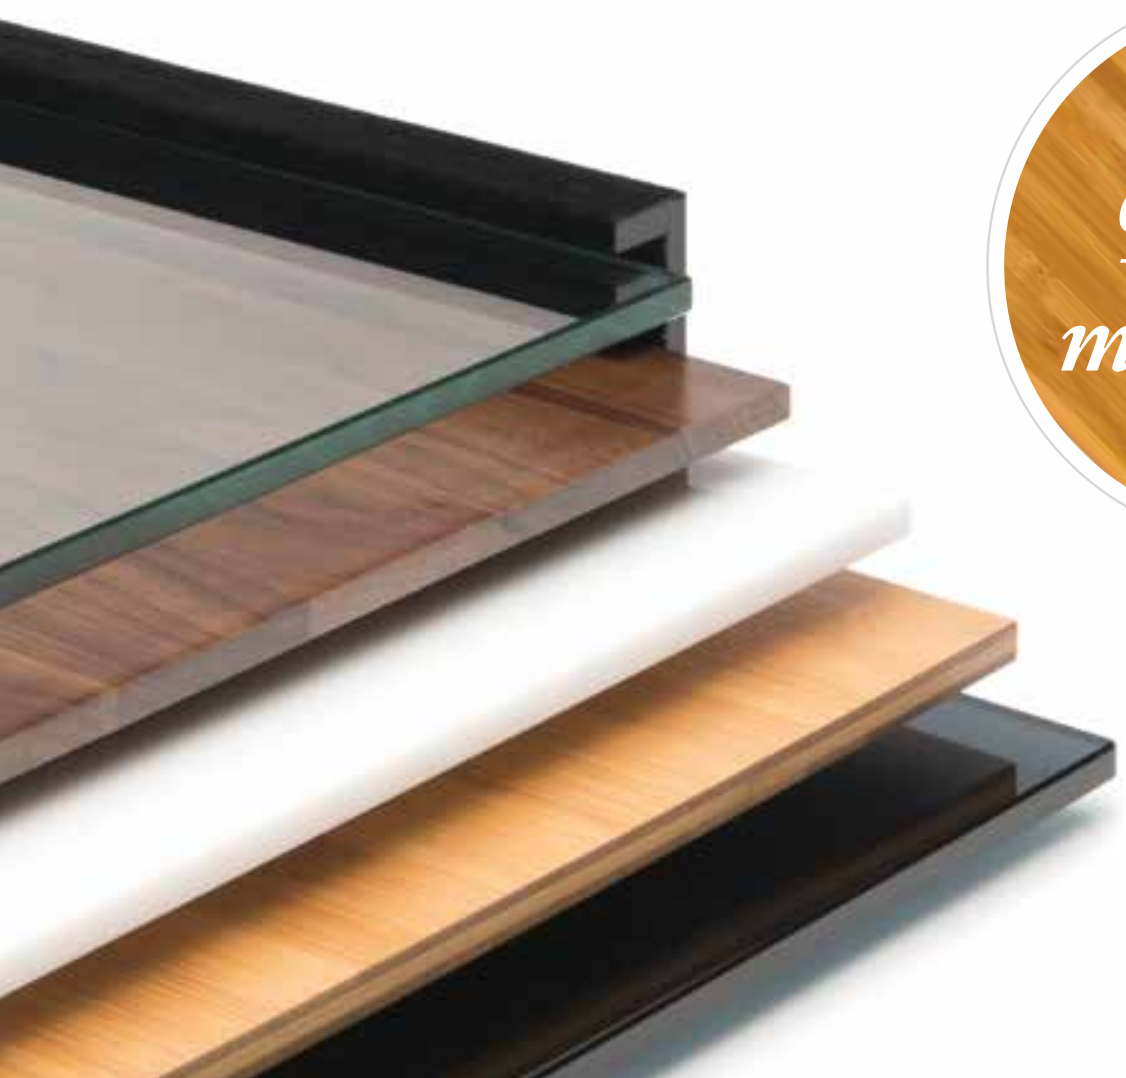

MATERIALS MATTER

Quality is the primary goal in the construction of all Rosseto® products. To meet such high standards, only the best materials are used.

Rosseto® unique surfaces are available in glass, natural woods and durable acrylic and are designed to match perfectly with Rosseto® product lines for ideal bakery cases, riser systems, buffet warming and cooling stations and beverage dispensers. Available in many desirable colors and high-end materials, these modular pieces enhance your guest experience while also making your buffet system more versatile and modular with each use.