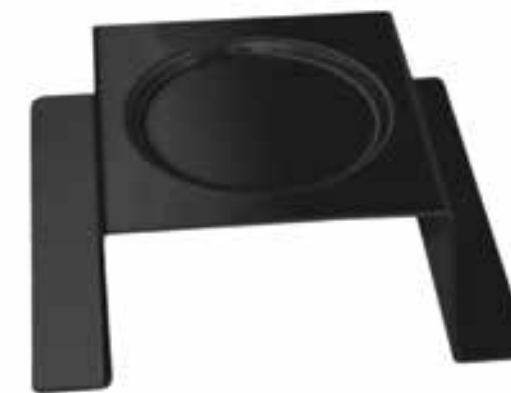

Includes drip tray

Item # SA121

Hexagon Beverage Dispenser

Black Gloss Bamboo Base
2 Gal. / 7.6 L
7.25 x 7.25 x 24.125 in
18.4 x 18.4 x 61.3 cm

Item # LD119

Square Burner Stand

7 x 7 x 2 in
17.8 x 17.8 x 5.1 cm

Black Matte
Item # SM170

Stainless Steel
Item # SM169

Iris™ Dome Bakery Case

Stamped Stainless Steel Dome Drawer Bakery Case

20.75 x 13.25 x 16.75 in

52.71 x 33.66 x 42.55 cm

Item # BD137

One of our bestselling bakery cases with the new Iris™ base. Modern and functional, this case features a lift-up dome top for larger bakery items and three pull out drawers for bagels, croissants or condiments. Made from solid, high-quality acrylic, this countertop bakery display is built to last. Integrate with other Iris™ pieces like the Beverage Dispenser and Ice Tub to complete your brunch buffet presentation.