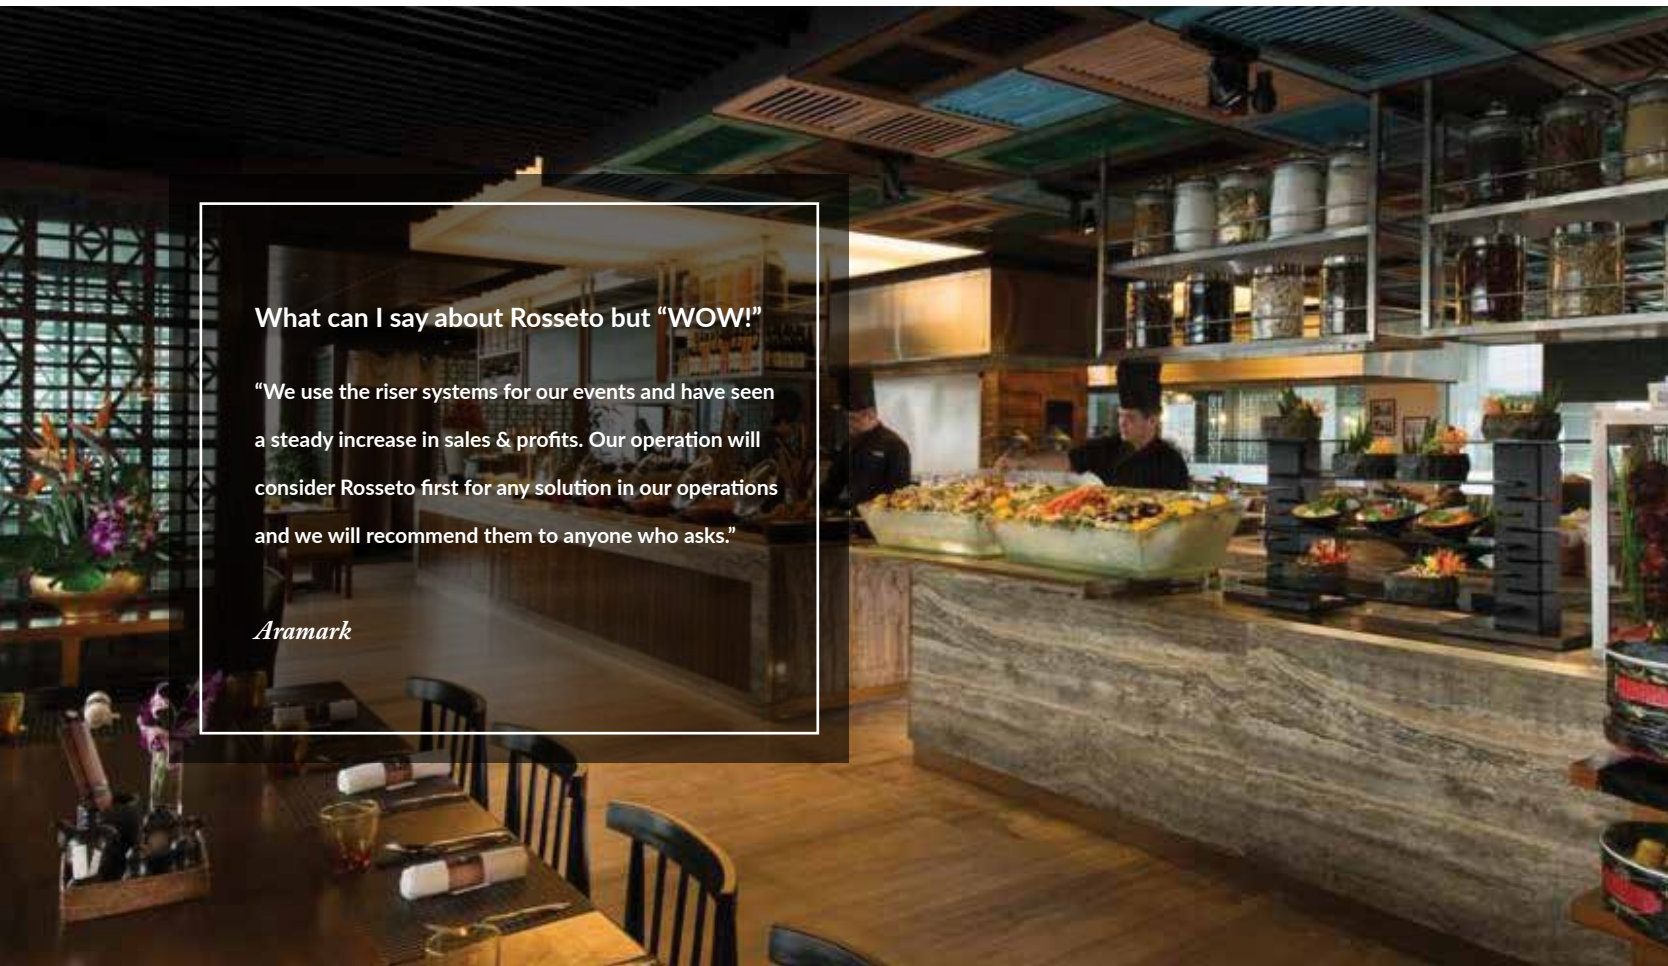

What can I say about Rosseto but “WOW!”

“We use the riser systems for our events and have seen a steady increase in sales & profits. Our operation will consider Rosseto first for any solution in our operations and we will recommend them to anyone who asks.”

Aramark